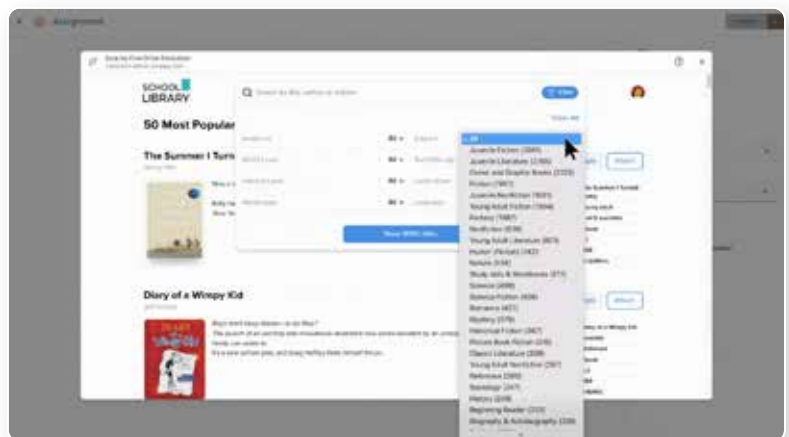

# Google Classroom Integration

Incorporate Sora titles into lessons & assignments

Google Classroom helps over 150 million educators and students worldwide teach and learn. Learn how Sora integrates with Google Classroom so that it's easier than ever to access books for literacy achievement.

## THE SORA GOOGLE CLASSROOM ADD-ON

Search your school's Sora collection and attach titles to Google Classroom assignments, all in one place. Once the add-on is installed, you can seamlessly log in to your school's ebook and audiobook collection, browse titles and attach title links directly to assignments – all without leaving Google Classroom!